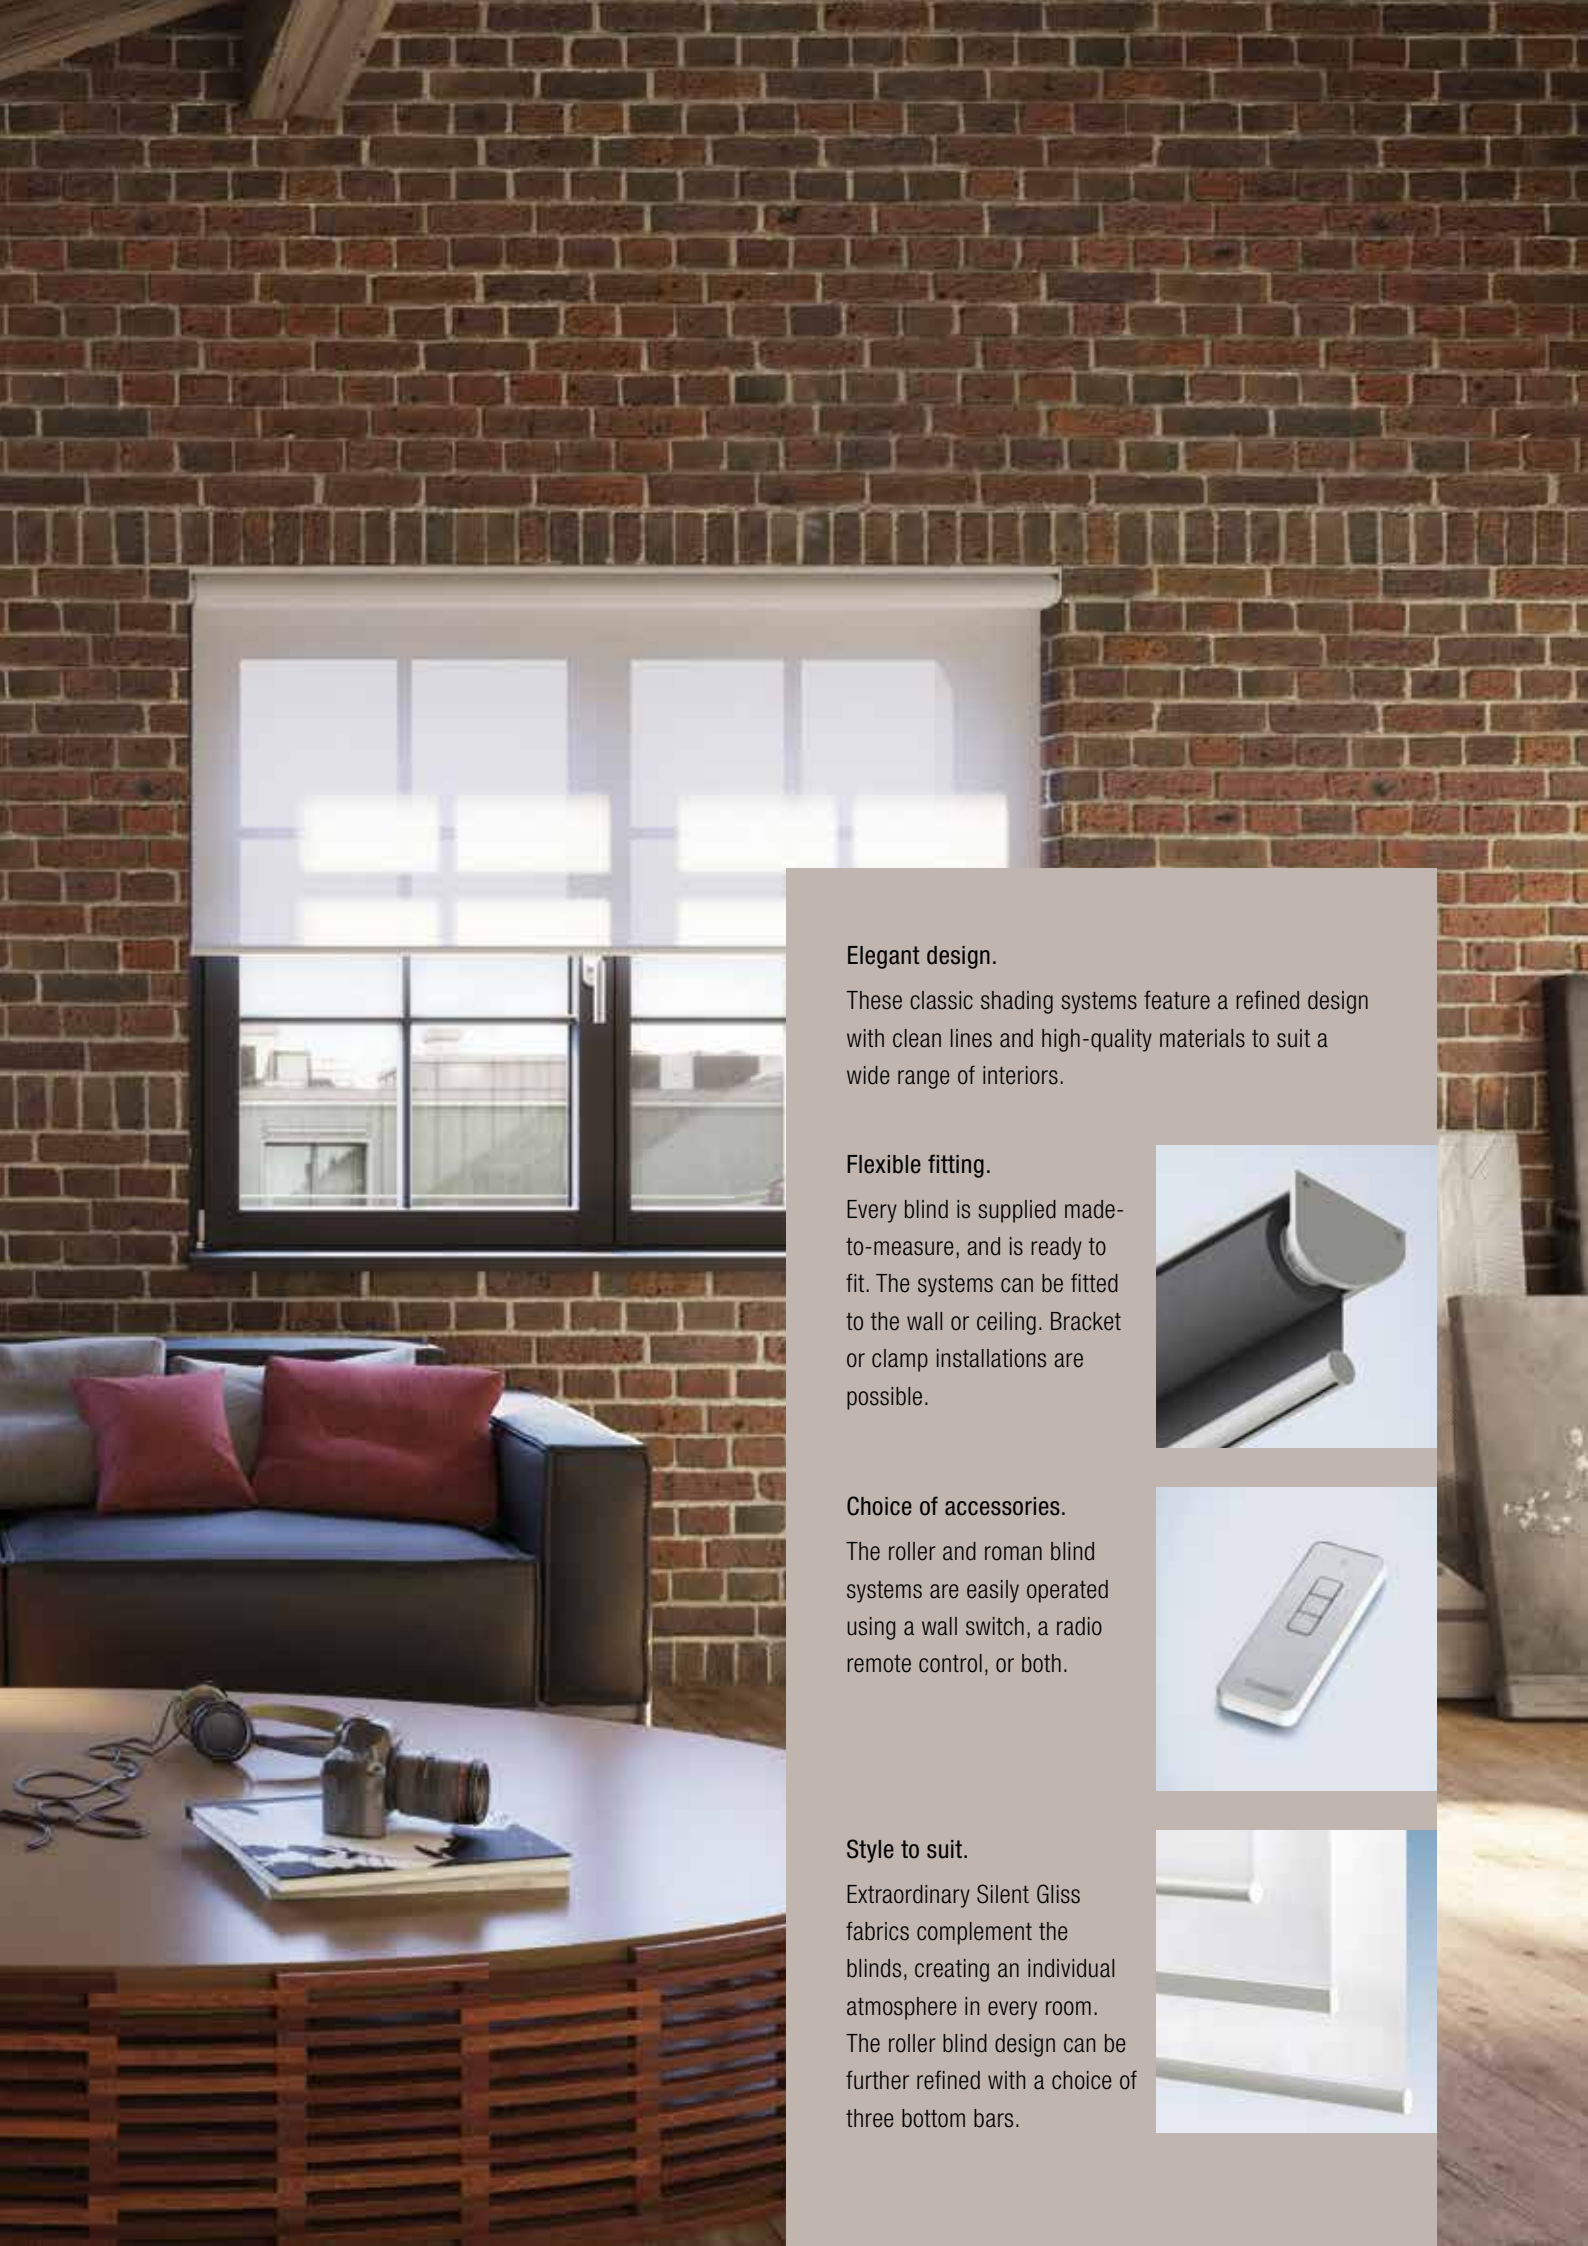

Wireless Convenience. Timeless Elegance.
Silent Gliss Battery-Operated Roller and
Roman Blind Systems.

Motor: Yes. Wires: No.

Today's architecture and interior design must continue to meet the highest aesthetic standards, offering maximum convenience and concealed technology. The Silent Gliss battery-operated roller and roman blind systems fulfil these requirements by offering wireless shading at the push of a button.

Elegant design.

These classic shading systems feature a refined design with clean lines and high-quality materials to suit a wide range of interiors.

Flexible fitting.

Every blind is supplied made-to-measure, and is ready to fit. The systems can be fitted to the wall or ceiling. Bracket or clamp installations are possible.