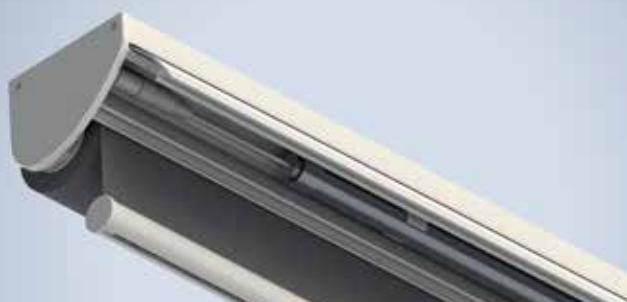

Wireless Convenience. Timeless Elegance.
Silent Gliss Battery-Operated Roller and
Roman Blind Systems.

Motor: Yes. Wires: No.

Today's architecture and interior design must continue to meet the highest aesthetic standards, offering maximum convenience and concealed technology. The Silent Gliss battery-operated roller and roman blind systems fulfil these requirements by offering wireless shading at the push of a button.

Retrofit installation.

In many situations, hard wiring to a window is not possible. Silent Gliss battery-operated blinds are wireless, making them the ideal retrofit solution.

Function Meets Design.

Easy battery replacement.

Elegant design.

These classic shading systems feature a refined design with clean lines and high-quality materials to suit a wide range of interiors.

Flexible fitting.

Every blind is supplied made-to-measure, and is ready to fit. The systems can be fitted to the wall or ceiling. Bracket or clamp installations are possible.