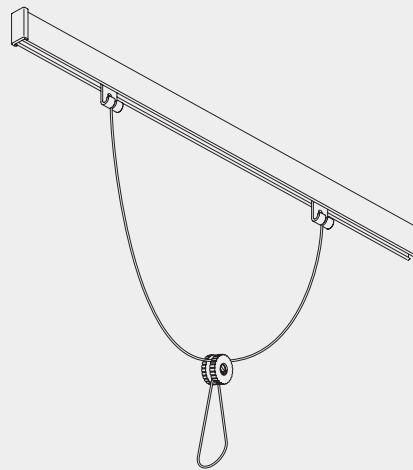

# Hand Operated Curtain Track Systems

## Picture Hanging System

### Product Information

- Specially developed picture hanging system for the quick and precise hanging and moving of framed pictures
- Pictures can be moved vertically or horizontally without re-drilling the wall
- Suitable for domestic use as well as galleries, schools, banks, offices, etc.
- For pictures weighing up to 10kg
- Easy wall fixing with specially developed button-fix brackets
- Standard colours: silver, white, gold, bronze, black or cream
- Can be bent