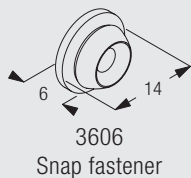

Fitting Options

Direct to wall fixing of snap fastener bracket 3606

Standard Accessories

Standard set

3600	Picture hanging set, containing	3634	Height adjuster	1	
		3637	Cord (ø 1.5mm)	5m	
		3663	Hook	4	

Components

1080	Profile		3604	Corner piece	
3605	End cover		3606	Snap fastener	
3634	Height adjuster		3637	Cord (ø 1.5mm)	
3657	Connecting bridge		3663	Hook	

Useful Measurements

3657	Connecting bridge