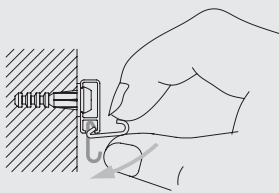

### Bracket 3606 fixing points

Fix invisible snap fastener brackets approx. every 30 - 50cm.

Click on and off snap fastener 3606.

### Hanging up of picture with Set 3600

Click-in hooks 3663 as shown on the picture.

A: Fixing cords with hooks 3663  
 B and C: Fixing cords by using existing frame hangers  
 Adjust and fix cord by turning the plastic screw.