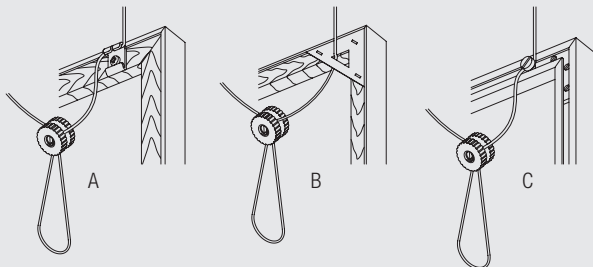

## Fitting Information

### Bracket 3606 fixing points

Fix invisible snap fastener brackets approx. every 30 - 50cm.

Click on and off snap fastener 3606.

### Hanging up of picture with Set 3600

Click-in hooks 3663 as shown on the picture.

A: Fixing cords with hooks 3663  
 B and C: Fixing cords by using existing frame hangers  
 Adjust and fix cord by turning the plastic screw.

## Fitting Options